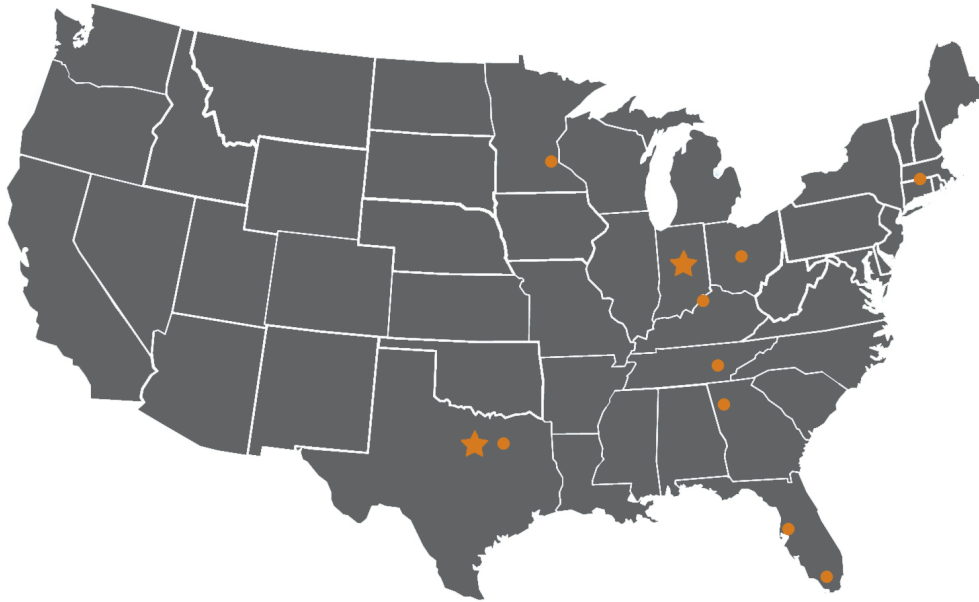

Parts Xpress

Ecolab Parts

NATIONWIDE DISTRIBUTION, LOCAL AVAILABILITY

11 CONVENIENT RETAIL STORE LOCATIONS

★ DISTRIBUTION CENTERS

Atlanta
6135-E Jimmy Carter Blvd.
Norcross, GA 30071

Columbus
1010-D Taylor Station Road
Columbus, OH 43230

Dallas
2603 Southwell Road, Ste 103
Dallas, TX 75229

Fort Worth
2121 Solona Street
Fort Worth, TX 76117

Hartford
302 Murphy Road
Hartford, CT 06114

Indianapolis
National Training Center
3439 North Shadeland, Ste 1
Indianapolis, IN 46226

Louisville
10191 Bunsen Way
Louisville, KY 40299

Miami
3373 NW 168th Street
Miami, FL 33056

Minneapolis
2800 Hedberg Drive
Minnetonka, MN 55305

Nashville
1854 Air Lane Drive, Ste 8
Nashville, TN 37210

Tampa
3902 Corporex Park Drive
Ste 500
Tampa, FL 33619

ACCESS TO THE LEADING MANUFACTURERS YOU KNOW & TRUST

Below are some of the top OEMs we represent:

MANITOWOC
GARLAND
FRYMASTER
DELFIELD
CLEVELAND

MIDDLEBY
PITCO
BLODGETT
MIDDLEBY OVENS
JADE

UNIFIED
GROEN
RANDELL

ALI GROUP
BEVERAGE AIR
VICTORY
CHAMPION

JACKSON WAREWASHING
HATCO
ALTO-SHAM